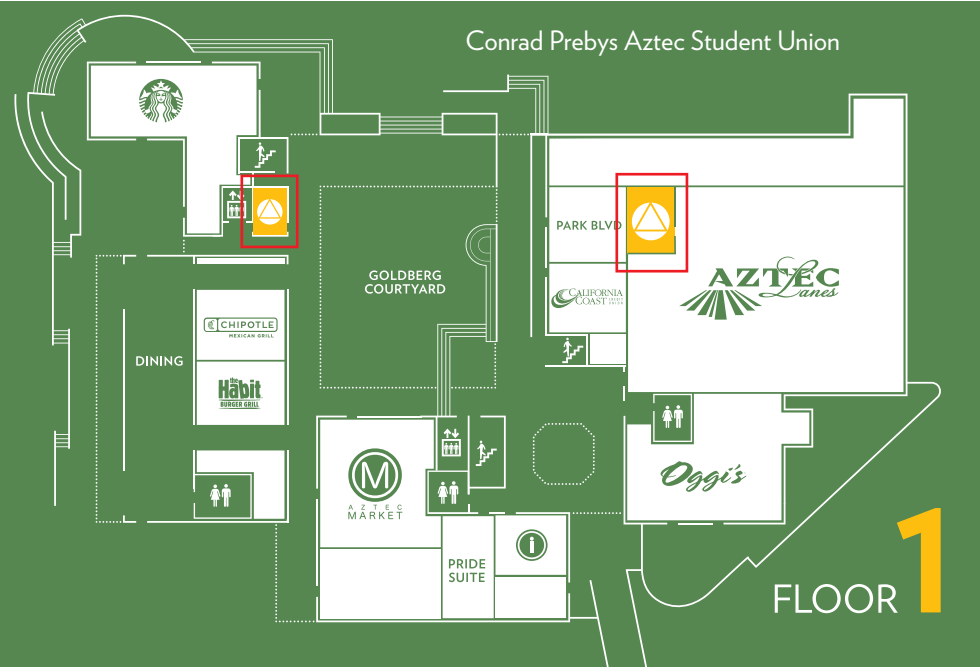

# GENDER NEUTRAL RESTROOM LOCATIONS

## Gender Neutral Restrooms

Gender neutral restrooms are located on the 1st, 2nd and 3rd floors of the Conrad Prebys Aztec Student Union.

[as.sdsu.edu/aztecunion](http://as.sdsu.edu/aztecunion)  
[as.sdsu.edu](http://as.sdsu.edu)