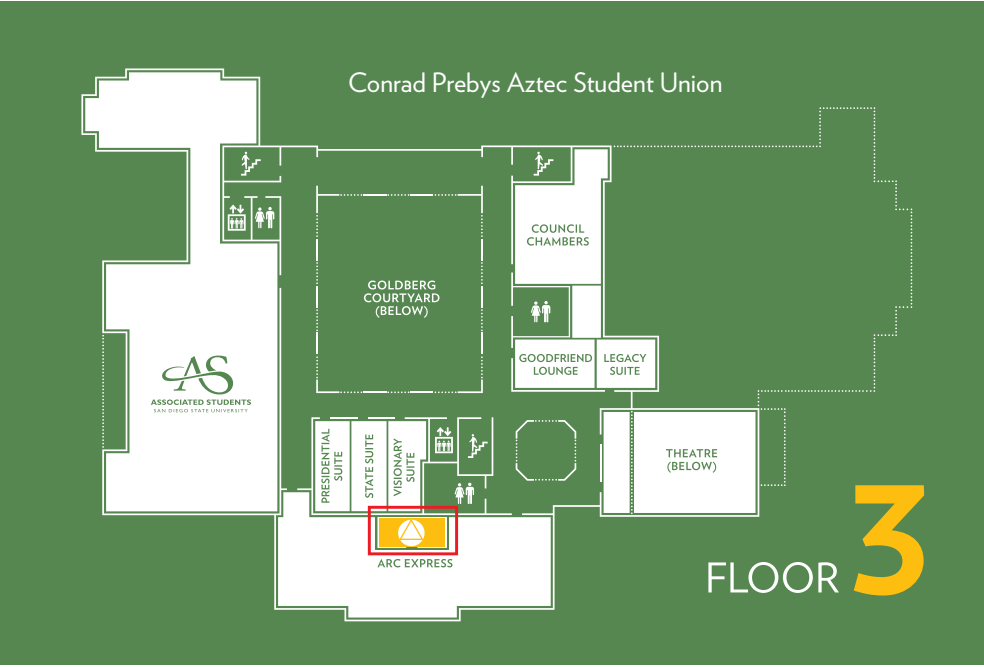

# GENDER NEUTRAL RESTROOM LOCATIONS

## Gender Neutral Restrooms

Gender neutral restrooms are located on the 1st, 2nd and 3rd floors of the Conrad Prebys Aztec Student Union.

[as.sdsu.edu/aztecunion](http://as.sdsu.edu/aztecunion)  
[as.sdsu.edu](http://as.sdsu.edu)