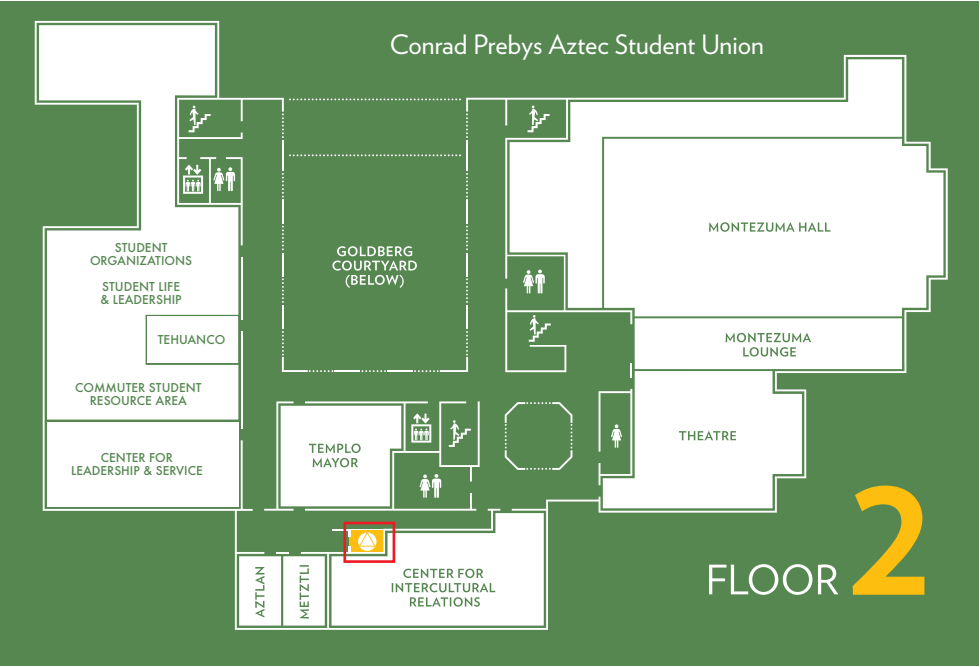

# GENDER NEUTRAL RESTROOM LOCATIONS

## Gender Neutral Restrooms

Gender neutral restrooms are located on the 1st, 2nd and 3rd floors of the Conrad Prebys Aztec Student Union.

[as.sdsu.edu/aztecunion](http://as.sdsu.edu/aztecunion)  
[as.sdsu.edu](http://as.sdsu.edu)