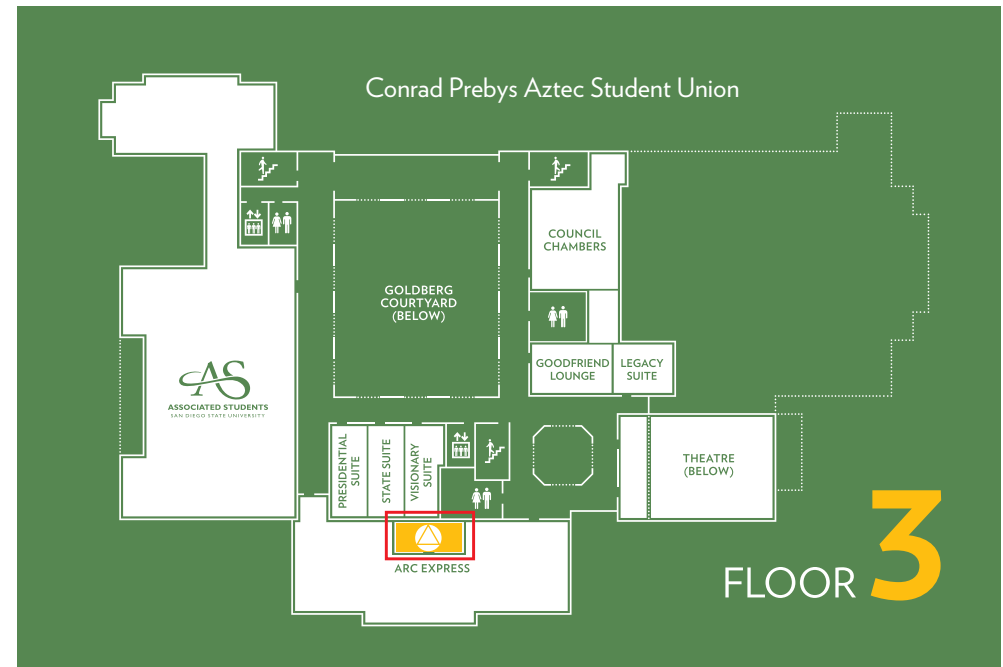

GENDER NEUTRAL RESTROOM LOCATIONS

Gender Neutral Restrooms

Gender neutral restrooms are located on the 1st, 2nd and 3rd floors of the Conrad Prebys Aztec Student Union.

aztecstudentunion.com
as.sdsu.edu