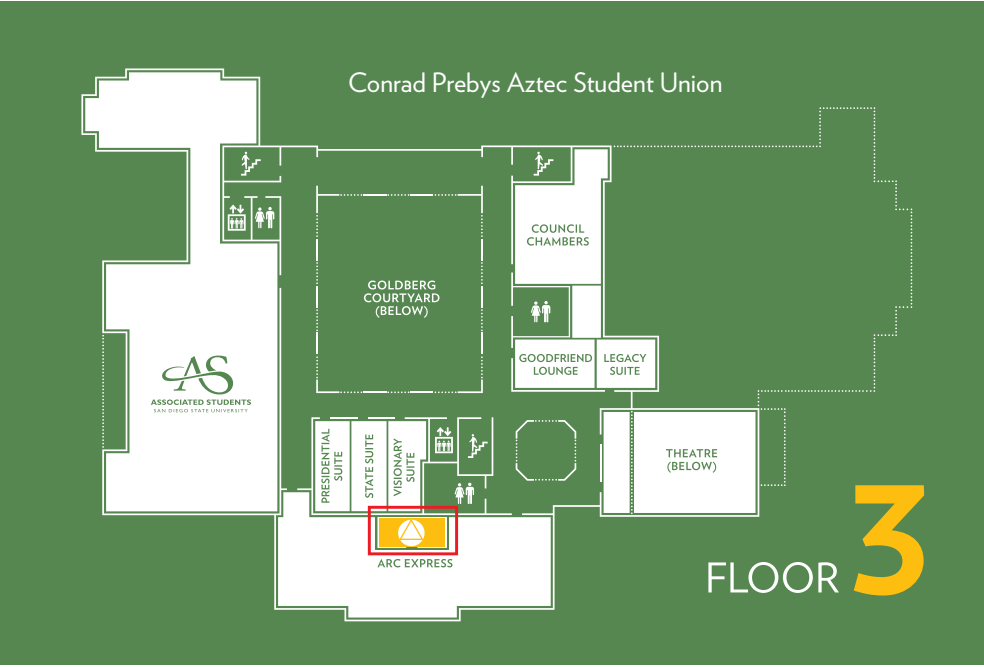

GENDER NEUTRAL RESTROOM LOCATIONS

Gender Neutral Restrooms

Gender neutral restrooms are located on the 1st, 2nd and 3rd floors of the Conrad Prebys Aztec Student Union.

as.sdsu.edu/aztecunion
as.sdsu.edu