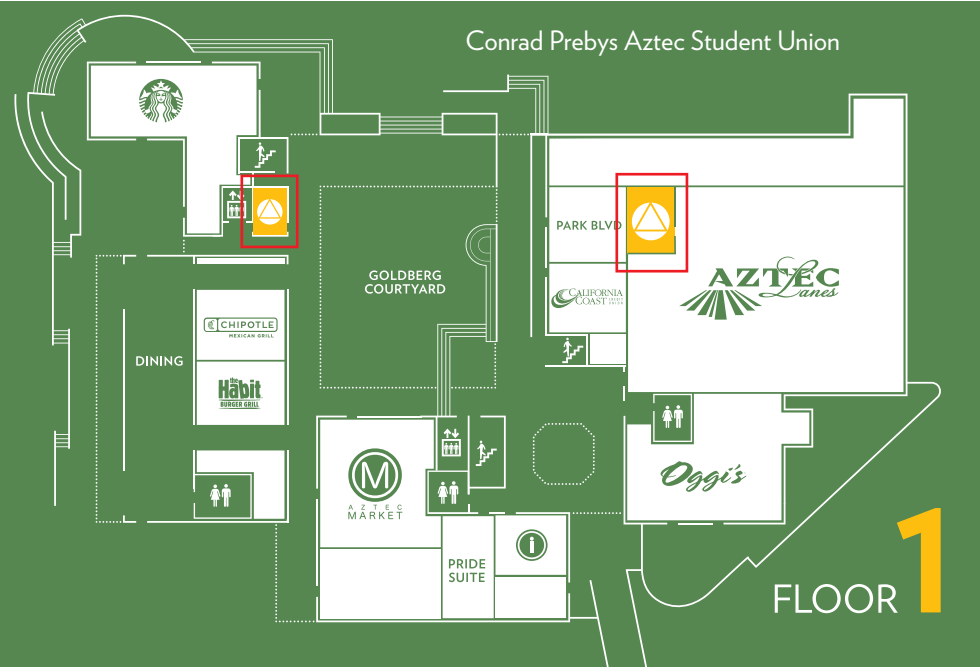

GENDER NEUTRAL RESTROOM LOCATIONS

Gender Neutral Restrooms

Gender neutral restrooms are located on the 1st, 2nd and 3rd floors of the Conrad Prebys Aztec Student Union.

as.sdsu.edu/aztecunion
as.sdsu.edu