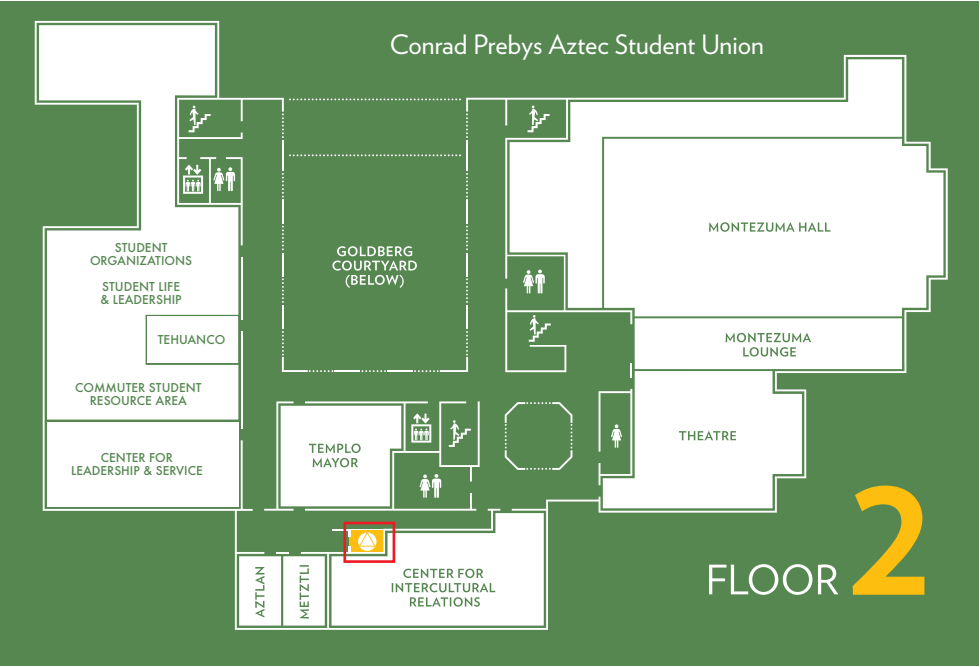

GENDER NEUTRAL RESTROOM LOCATIONS

Gender Neutral Restrooms

Gender neutral restrooms are located on the 1st, 2nd and 3rd floors of the Conrad Prebys Aztec Student Union.

as.sdsu.edu/aztecunion
as.sdsu.edu